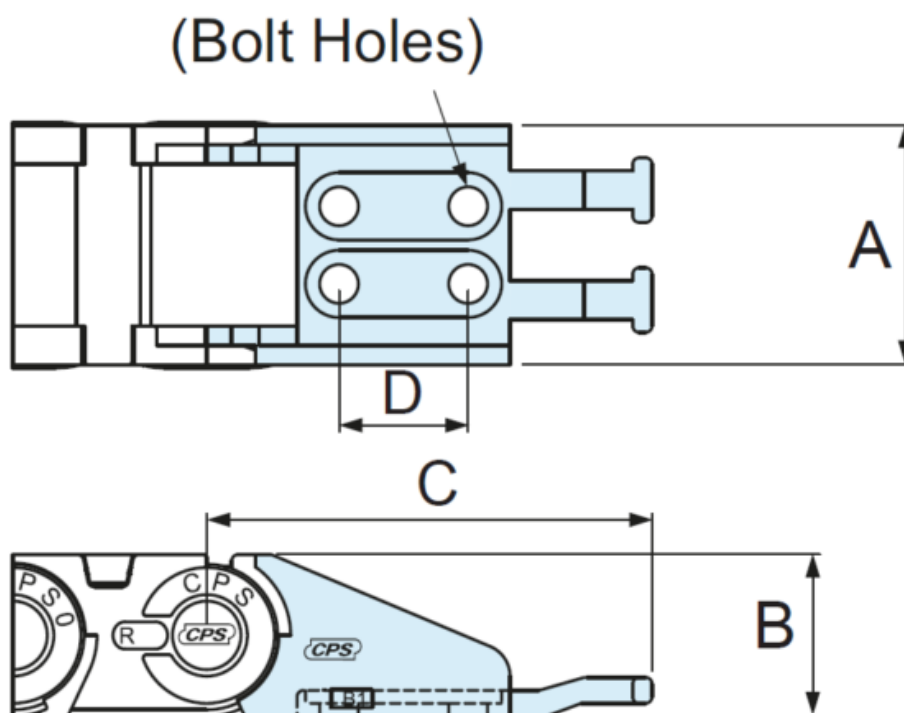

Data Sheet

Article number: 18TEB03050

Description: End piece Tie Wrap type, for CPS30.50 (2pcs./1set.)

Type: S-TEB030.50

Measures

A	= 62
B	= 26
C	= 69
D	= 20
Hole size = M6	